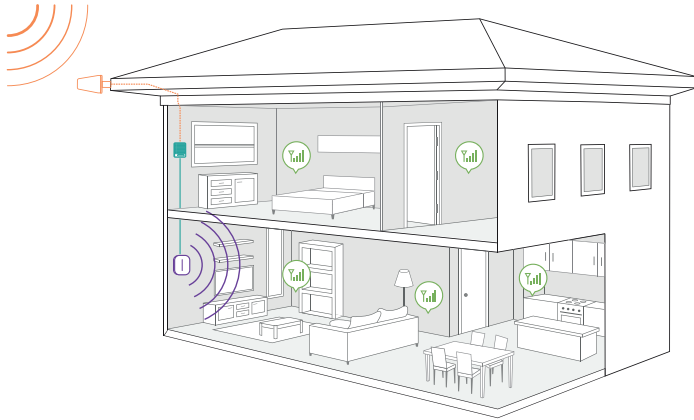

Coverage Area

IF YOUR OUTSIDE SIGNAL IS	YOUR BOOSTED SIGNAL MAY BE
●●●●● -89 AND LOWER About 5 bars	UP TO 7,500 sq. ft.
●●●●○ -90 dB About 3 to 4 bars	UP TO 4,000 sq. ft.
●●●○○ -100 dB About 1 to 2 bars	UP TO 2,000 sq. ft.
○○○○○ No existing	A signal booster may not work

Installation

- 1 Receives signal:** The outside antenna reaches out to access the existing strong outdoor cell signal and delivers it indoors to the booster.
- 2 Boost signal:** The booster receives the signal, amplifies it, and serves as a relay between your phone and the nearest cell tower.
- 3 Broadcasts signal:** Your devices get a stronger signal, and calls and data are fed through the booster back to the network.