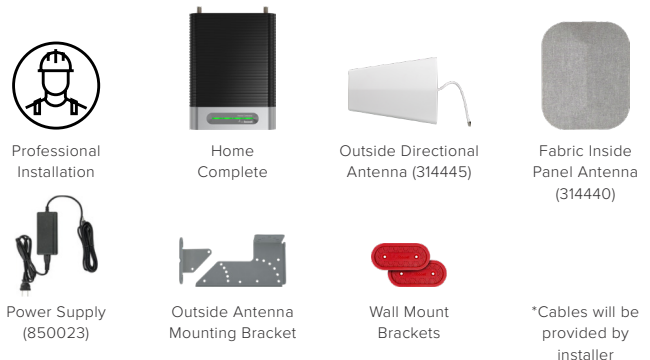

Specifications

SKU NUMBER	474445⁺	
FREQUENCIES	Band 12/17	700 MHz
	Band 13	700 MHz
	Band 5	850 MHz
	Band 4	1700/2100 MHz
	Band 25/2	1900 MHz
MAX GAIN	72 dB	
IMPEDANCE	75 Ohm	
POWER	110-240V AC, 50-60 Hz, 20 W	
CONNECTORS	F-Female	
BOOSTER DIMENSIONS	8.25 x 6 x 2.4 in	
BOOSTER WEIGHT	1.55 lbs