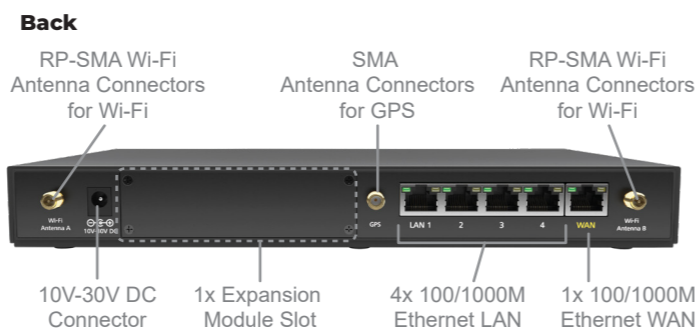

Base Chassis

Balance 20X	
WAN Interface	1 x GE, 1x Embedded LTE Modem 1x USB Interface 1x Expansion Modules (Option)
SpeedFusion Hot Failover	●
SpeedFusion WAN Smoothing	● ^
SpeedFusion Bandwidth Bonding	● ^
Number of PepVPN SpeedFusion Peers	5 ^
LAN Interface	4x GE
Wi-Fi Interface	Simultaneous 802.11ac wave 2/ac/a/n and 802.11b/g/n
Stateful Firewall Throughput	900Mbps
PepVPN / SpeedFusion Throughput	No Encryption: 100Mbps 256-bit AES: 60 Mbps
Recommended Users	1-60
Downlink/Uplink Datarate	150Mbps/50Mbps (LTE Modem)
IP Passthrough	●
Antenna Connectors	2x SMA Antenna Connectors 2x RP-SMA Wi-Fi Antenna Connectors 1x GPS SMA Antenna Connectors
Power Input	DC Jack: 10V - 30V
Power Consumption	28W (max.)
Dimensions	6.3 x 10.3 x 1.3 inches 160 x 262 x 33 mm
Weight	1.74 pounds / 0.67 kg
Operating Temperature	14° - 113°F / -10° - 45°C
Humidity	15% - 95% (non-condensing)
Certifications	FCC, CE, RoHS
Warranty	1-Year Limited Warranty

^ Requires PrimeCare Subscription, complementary for the first year.