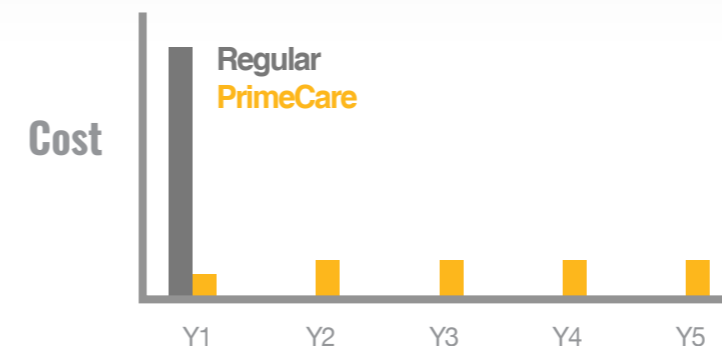

SpeedFusion + InControl² + Warranty

Pay Less Upfront: PrimeCare lowers the entry cost of getting the device you want. Annual subscription gets you a wide range of services.