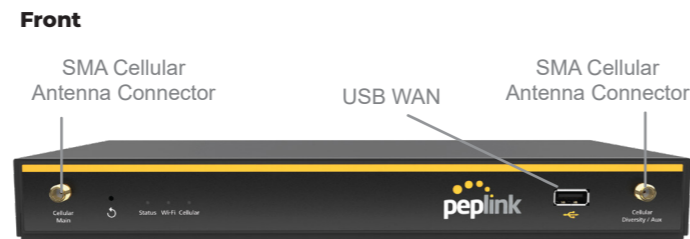

Base Chassis

Balance 20X	
WAN Interface	1 x GE, 1x Embedded LTE Modem 1x USB Interface 1x Expansion Modules (Option)
SpeedFusion Hot Failover	●
SpeedFusion WAN Smoothing	● ^
SpeedFusion Bandwidth Bonding	● ^
Number of PepVPN SpeedFusion Peers	5 ^
LAN Interface	4x GE
Wi-Fi Interface	Simultaneous 802.11ac wave 2/ac/a/n and 802.11b/g/n
Stateful Firewall Throughput	900Mbps
PepVPN / SpeedFusion Throughput	No Encryption: 100Mbps 256-bit AES: 60 Mbps
Recommended Users	1-60
Downlink/Uplink Datarate	150Mbps/50Mbps (LTE Modem)
IP Passthrough	●
Antenna Connectors	2x SMA Antenna Connectors 2x RP-SMA Wi-Fi Antenna Connectors 1x GPS SMA Antenna Connectors
Power Input	DC Jack: 10V - 30V
Power Consumption	28W (max.)
Dimensions	6.3 x 10.3 x 1.3 inches 160 x 262 x 33 mm
Weight	1.74 pounds / 0.67 kg
Operating Temperature	14° - 113°F / -10° - 45°C
Humidity	15% - 95% (non-condensing)
Certifications	FCC, CE, RoHS
Warranty	1-Year Limited Warranty

^ Requires PrimeCare Subscription, complementary for the first year.