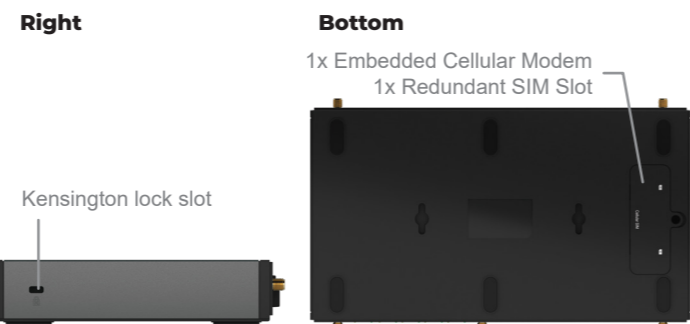

Base Chassis

Balance 20X	
WAN Interface	1 x GE, 1x Embedded LTE Modem 1x USB Interface 1x Expansion Modules (Option)
SpeedFusion Hot Failover	●
SpeedFusion WAN Smoothing	● ^
SpeedFusion Bandwidth Bonding	● ^
Number of PepVPN SpeedFusion Peers	5 ^
LAN Interface	4x GE
Wi-Fi Interface	Simultaneous 802.11ac wave 2/ac/a/n and 802.11b/g/n
Stateful Firewall Throughput	900Mbps
PepVPN / SpeedFusion Throughput	No Encryption: 100Mbps 256-bit AES: 60 Mbps
Recommended Users	1-60
Downlink/Uplink Datarate	150Mbps/50Mbps (LTE Modem)
IP Passthrough	●
Antenna Connectors	2x SMA Antenna Connectors 2x RP-SMA Wi-Fi Antenna Connectors 1x GPS SMA Antenna Connectors
Power Input	DC Jack: 10V - 30V
Power Consumption	28W (max.)
Dimensions	6.3 x 10.3 x 1.3 inches 160 x 262 x 33 mm
Weight	1.74 pounds / 0.67 kg
Operating Temperature	14° - 113°F / -10° - 45°C
Humidity	15% - 95% (non-condensing)
Certifications	FCC, CE, RoHS
Warranty	1-Year Limited Warranty

^ Requires PrimeCare Subscription, complementary for the first year.